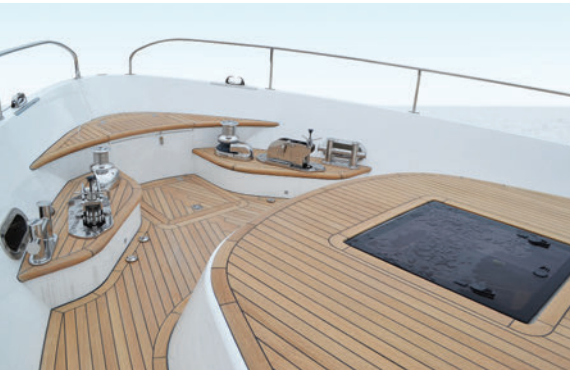

THE NEW HARDY 65

Hardy's traditional sea-going DNA and rugged construction combined with contemporary styling and superyacht finish

See the amazing new Hardy 65 at the **Barclays Jersey Boat Show – 29 April to 1 May** or contact Robin Campbell on **+44 (0)1473 694674** or robin.campbell@windboats.co.uk