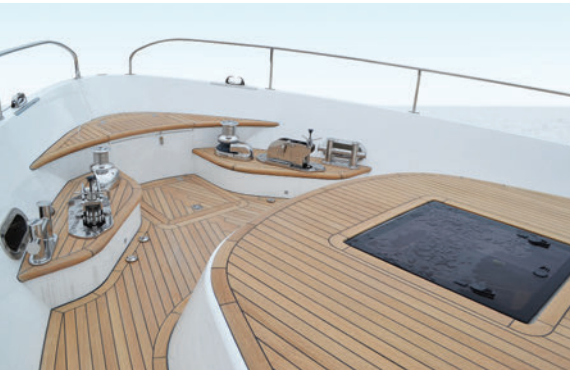

# THE NEW HARDY 65

Hardy's traditional sea-going DNA and rugged construction combined with contemporary styling and superyacht finish

See the amazing new Hardy 65 at the **Barclays Jersey Boat Show – 29 April to 1 May** or contact Robin Campbell on **+44 (0)1473 694674** or [robin.campbell@windboats.co.uk](mailto:robin.campbell@windboats.co.uk)